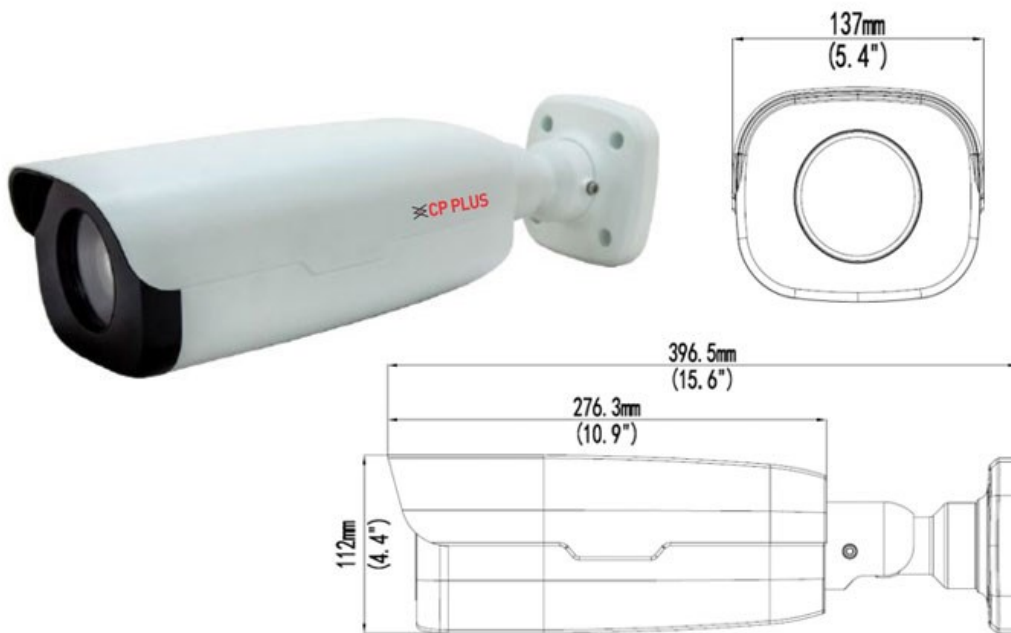

# CP- VNC-T21ZR20-VMD

2MP WDR Network Array Bullet Camera - 200Mtr.

INDIGO

## Main Features

- 1/1.9" 2MP PS CMOS Image Sensor
- Max 60fps@1080P
- H.265, H.264, MJPEG Triple-stream encoding
- WDR(120dB), Day/Night (ICR), Corridor mode, ROI, AWB, AGC, BLC, HLC
- 6.5 ~ 143 mm Motorized Lens
- IR Range of 200 Mtrs, Micro SD, IP67
- Supports Instastream technology, save disk space and bandwidth upto 70%
- Mobile Software: Android, iOS
- CMS Software: IVMS